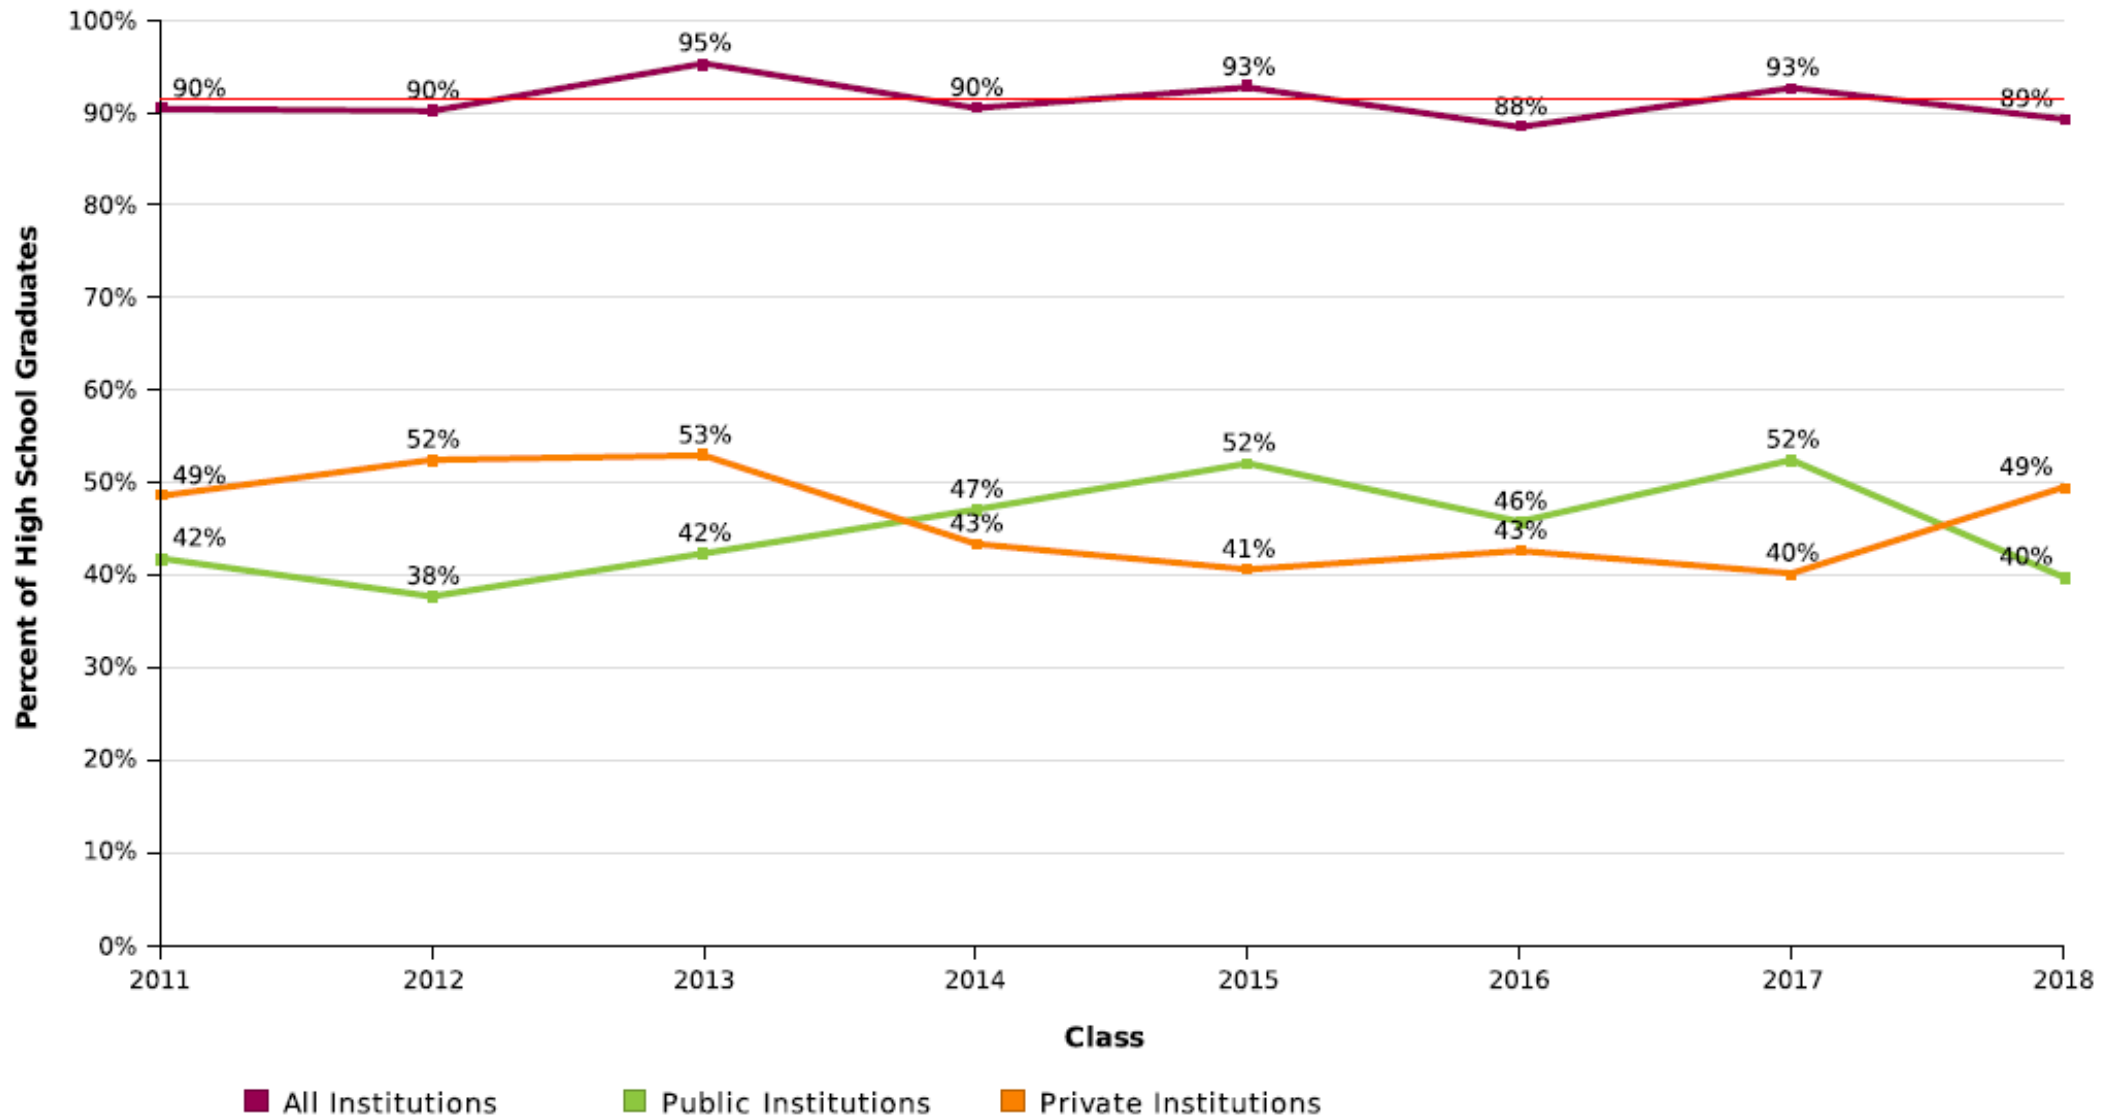

Percent of Students Enrolled in College at Any Time During the First Two Years After High School

Effective Date = April 11, 2019

AVG = 96%

Percent of Students Enrolled in College the Fall Immediately After High School by Institutional Type

Effective Date = April 11, 2019

AVG = 91%

Percent of Students Enrolled in College the Fall Immediately After High School by Institutional Location

Effective Date = April 11, 2019

AVG = 91%

COLLEGE GRADUATION DATA