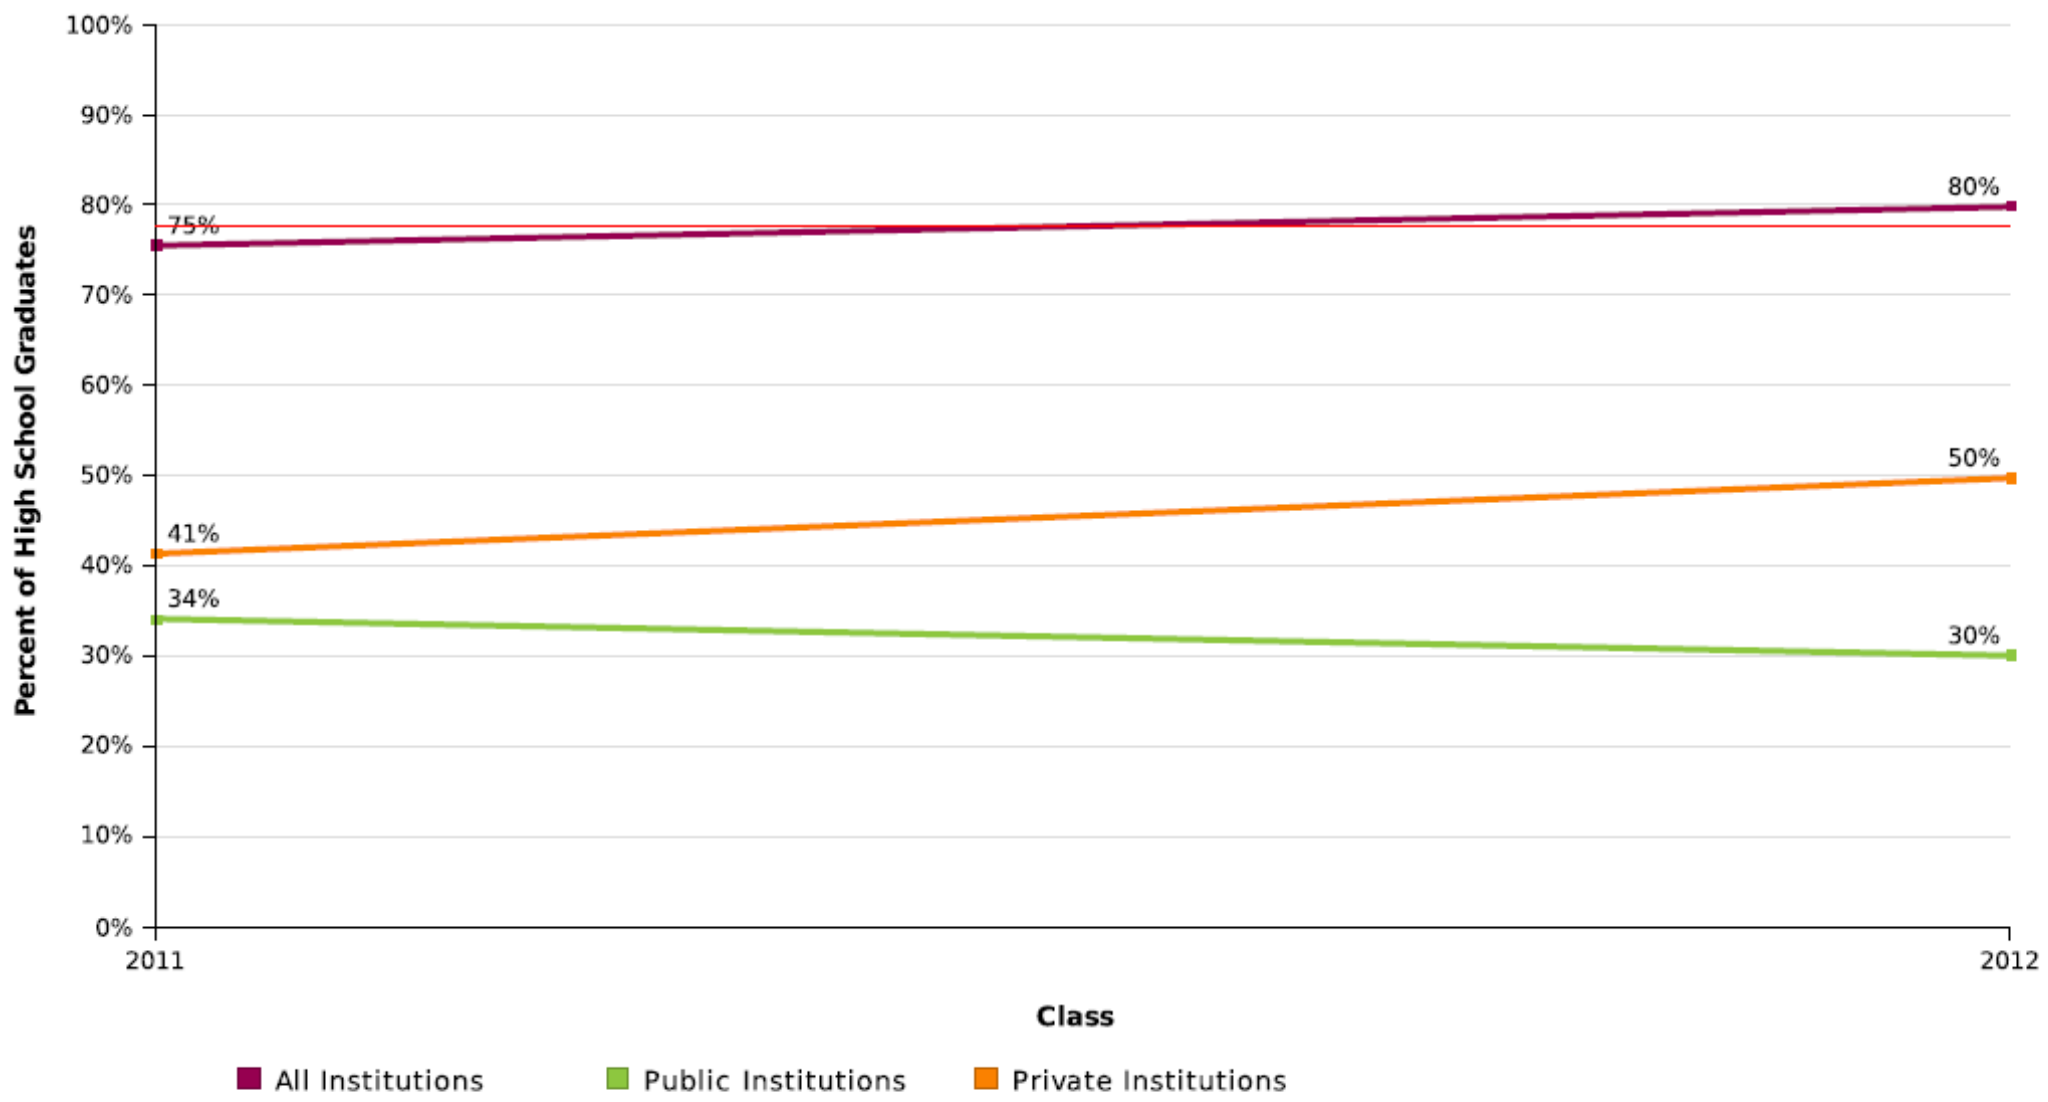

Percent of High School Class Who Completed a Degree Within Six Years by Institutional Type

Effective Date = April 11, 2019

AVG = 77%