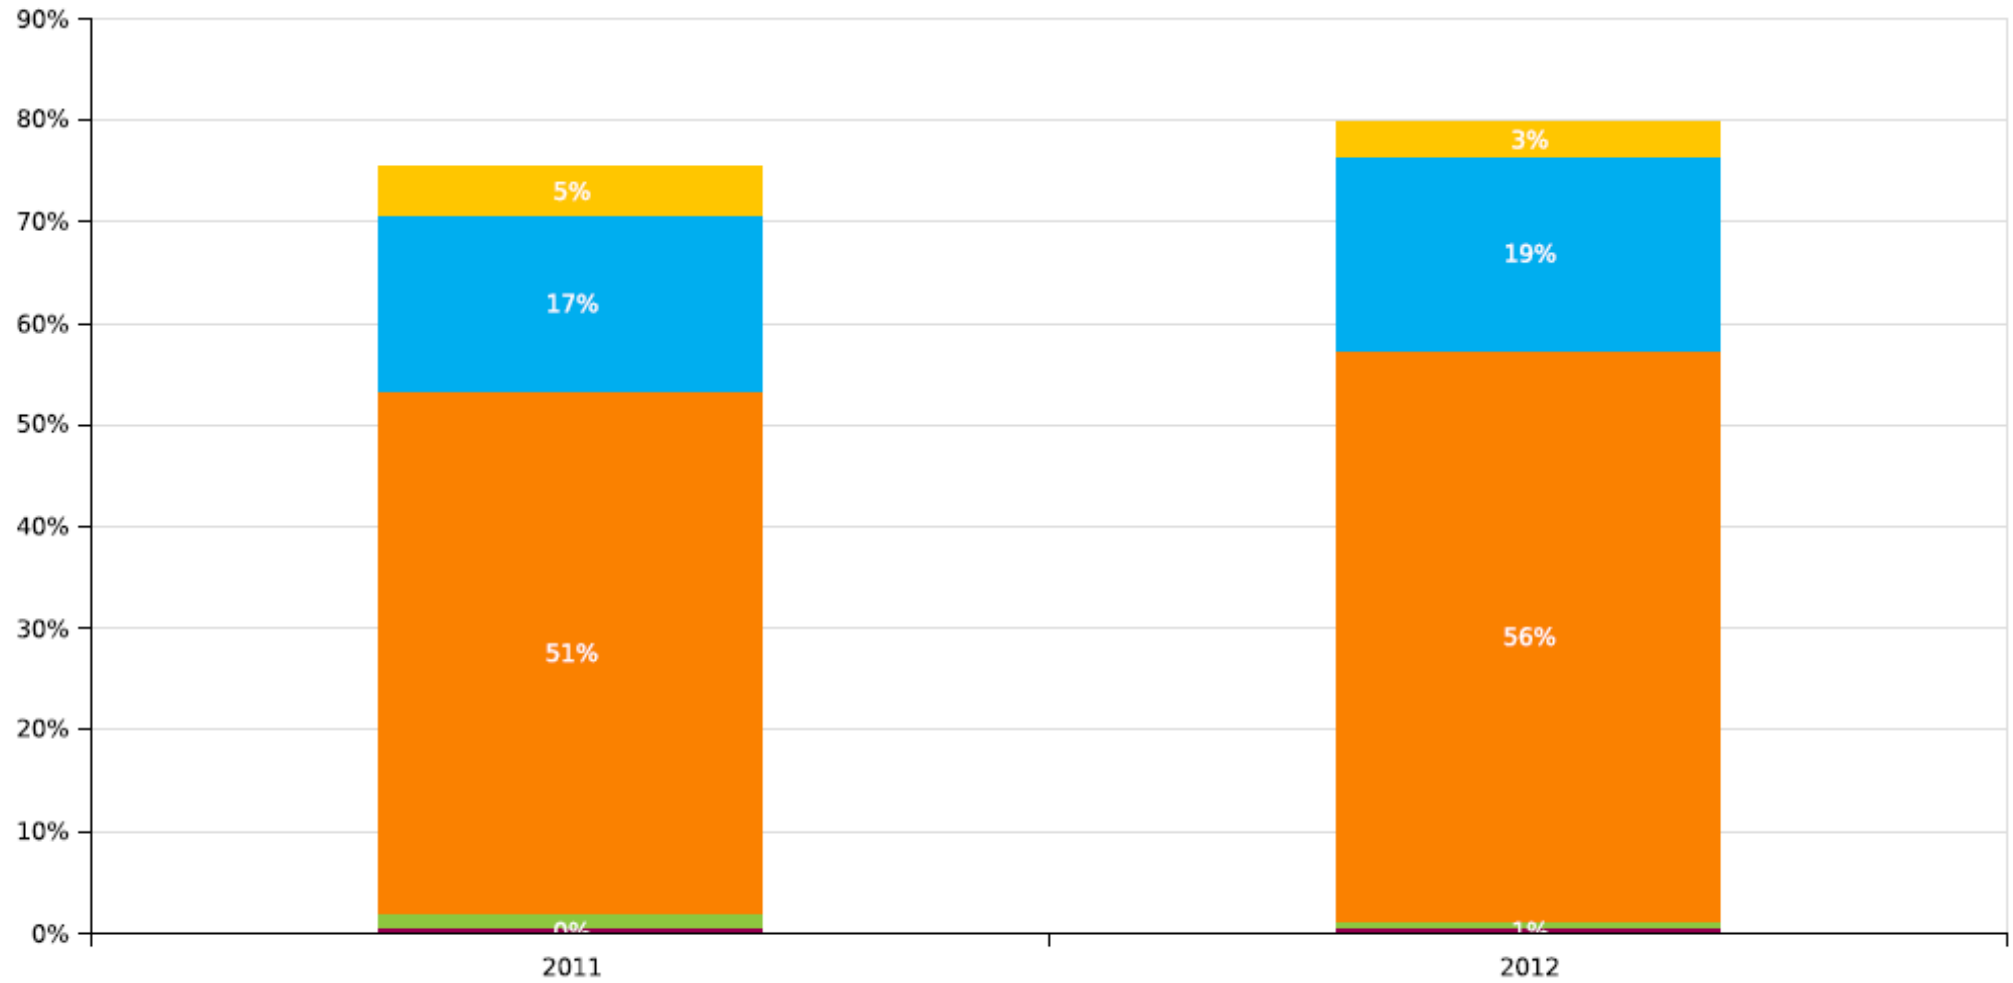

The 6-year graduation rate (150 percent graduation rate) for first-time, full-time undergraduate students who began seeking a bachelor's degree at a 4-year degree-granting institution in fall 2010 was 60 percent. That is, by 2016 some 60 percent of students had completed a bachelor's degree at the same institution where they started in 2010.

Percent of High School Class Who Completed a Degree Within Six Years by Institutional Type

Effective Date = April 11, 2019

AVG = 77%

Percent of High School Class Who Completed a Degree Within Six Years by Institutional Location

Effective Date = April 11, 2019

AVG = 77%

Time to College Graduation Within Six Years (Associate's, Bachelor's and Higher)

■ Graduated in 2 Years or Less ■ Graduated in 3 Years ■ Graduated in 4 Years ■ Graduated in 5 Years
■ Graduated in 6 Years