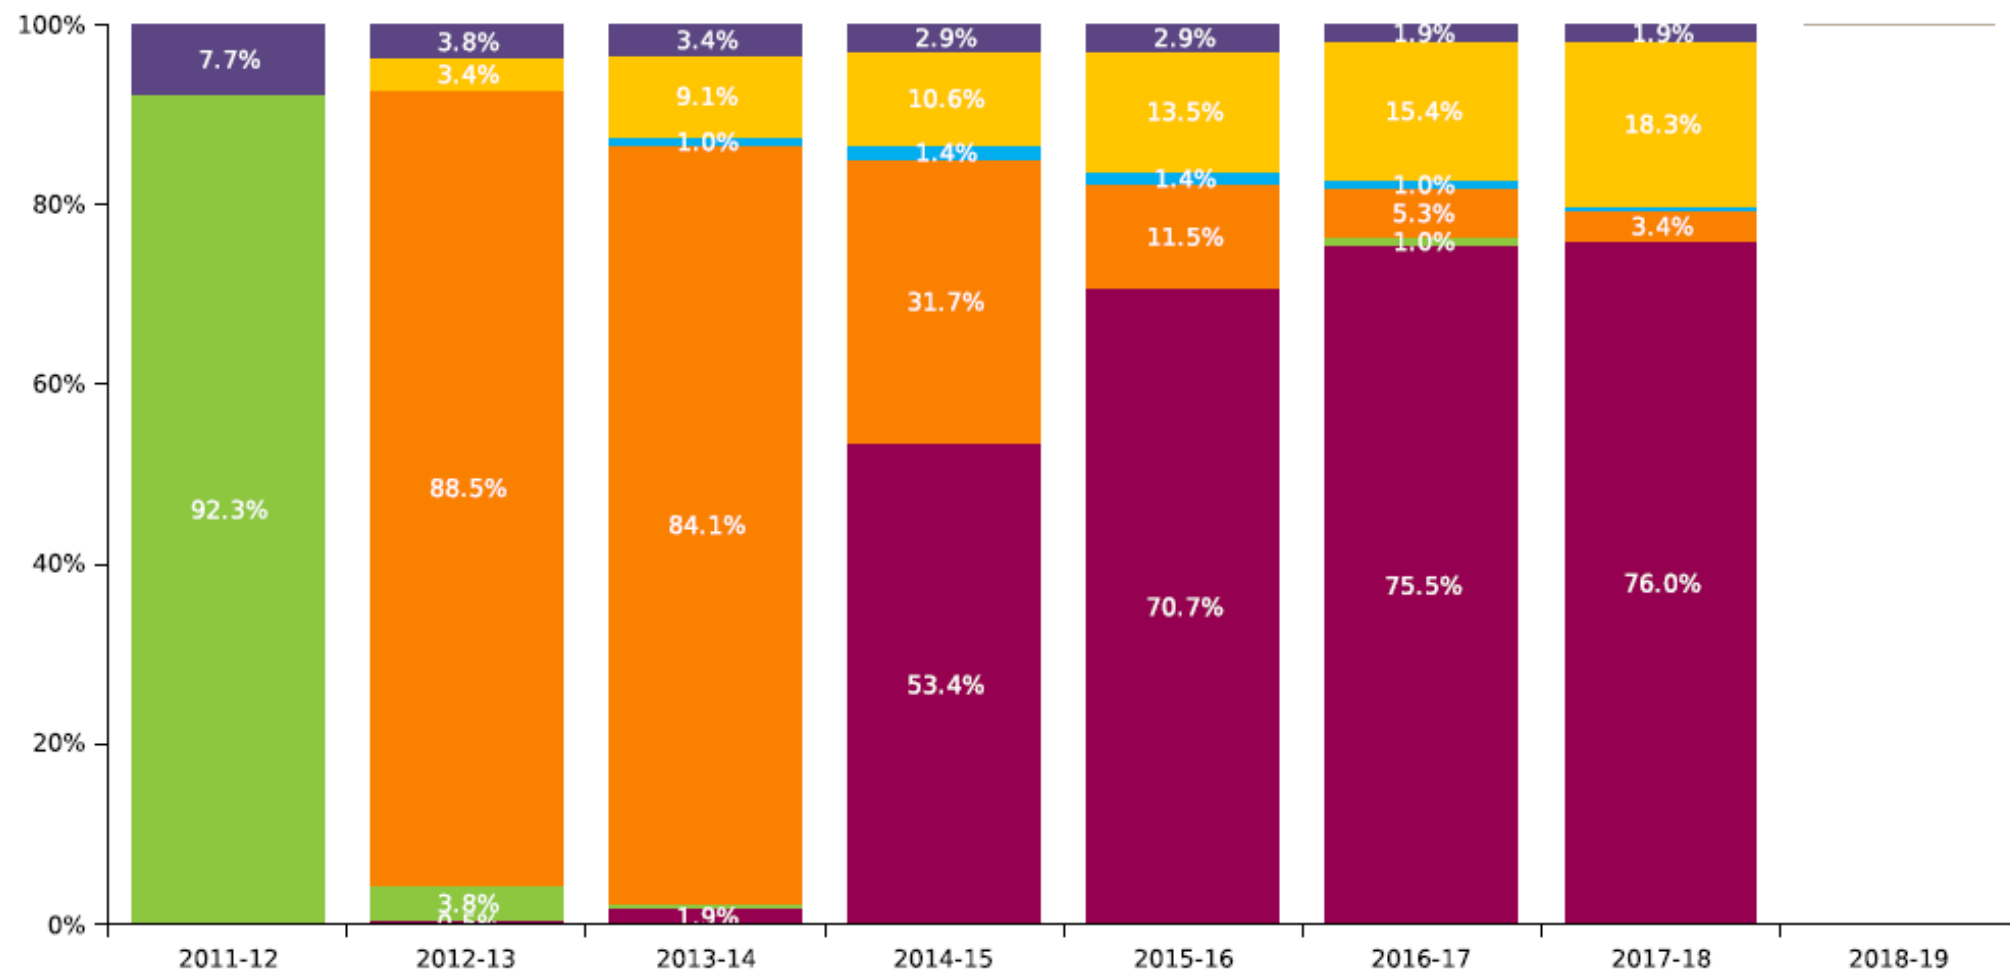

Class of 2011 Postsecondary Enrollment and Progress

■ Graduated

■ New to College

■ Persisted

■ Returned After Stop Out

■ No Longer Enrolled & Not Graduated

■ Not in NSC to Date