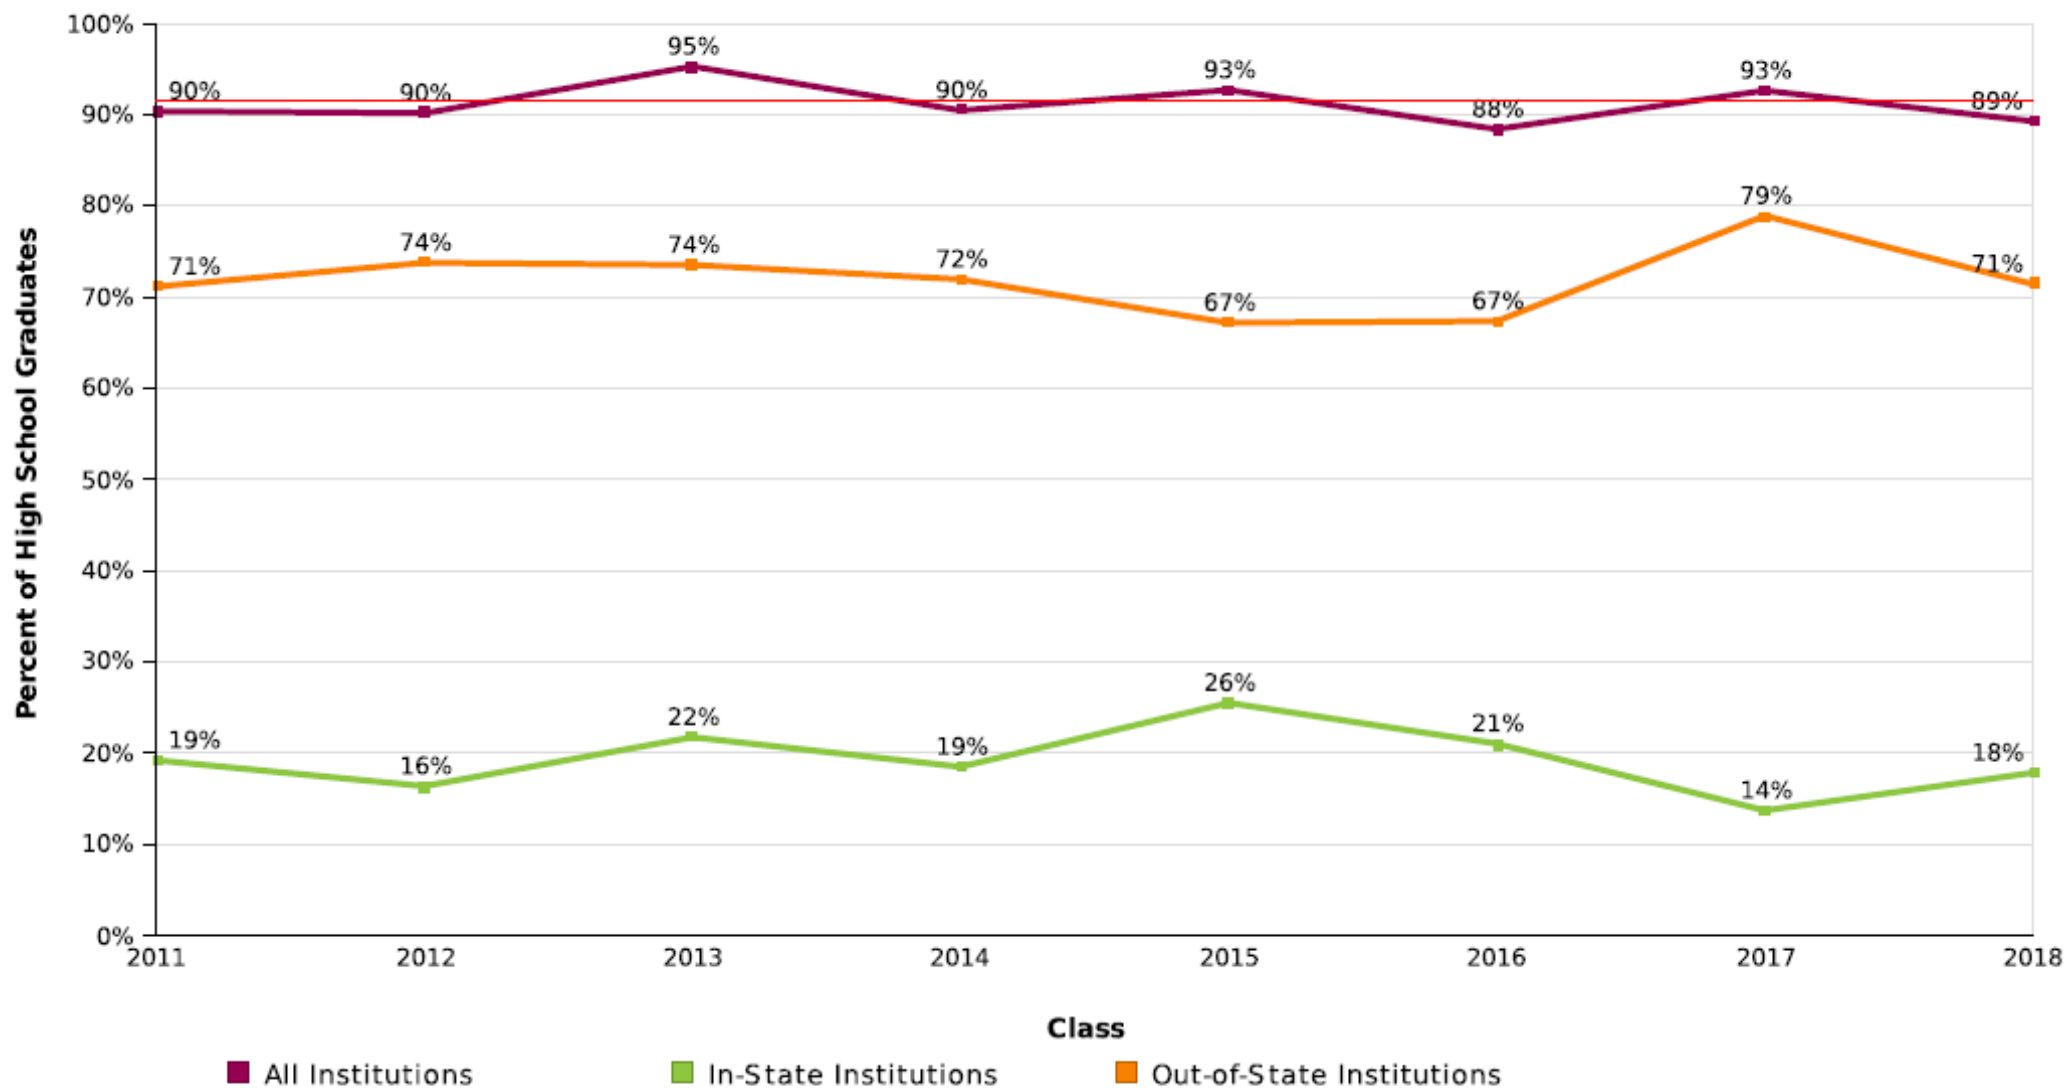

THE HADDONFIELD GRADUATE

College Graduation Data for the
classes of 2014, 2013, 2012, & 2011

COLLEGE ENROLLMENT DATA

Percent of Students Enrolled in College the Fall Immediately After High School

Effective Date = April 11, 2019

Percent of Students Enrolled in College at Any Time During the First Two Years After High School

Effective Date = April 11, 2019

AVG = 96%

Percent of Students Enrolled in College the Fall Immediately After High School by Institutional Type

Effective Date = April 11, 2019

AVG = 91%

Percent of Students Enrolled in College the Fall Immediately After High School by Institutional Location

Effective Date = April 11, 2019

AVG = 91%

COLLEGE GRADUATION DATA