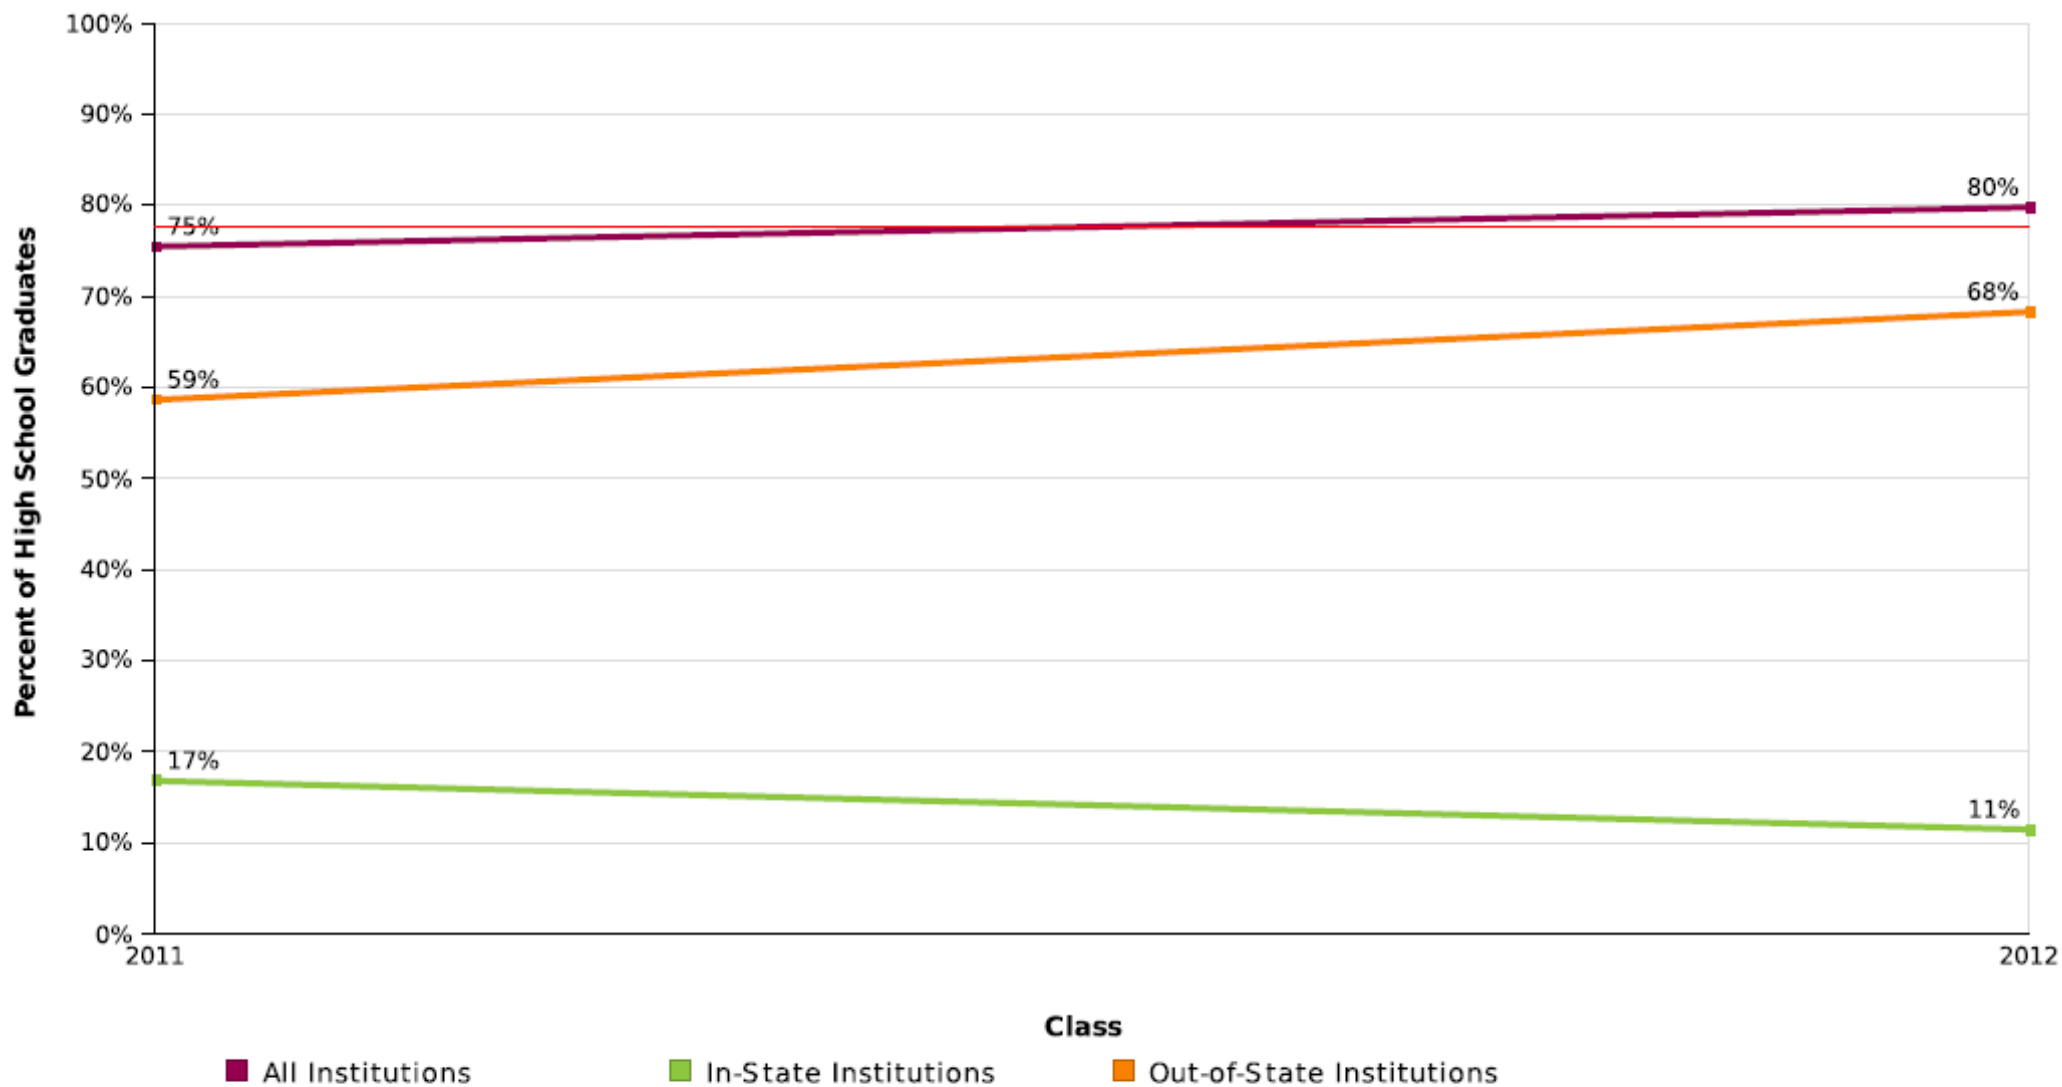

The 6-year graduation rate (150 percent graduation rate) for first-time, full-time undergraduate students who began seeking a bachelor's degree at a 4-year degree-granting institution in fall 2010 was 60 percent. That is, by 2016 some 60 percent of students had completed a bachelor's degree at the same institution where they started in 2010.

Percent of High School Class Who Completed a Degree Within Six Years by Institutional Type

Effective Date = April 11, 2019

AVG = 77%

Percent of High School Class Who Completed a Degree Within Six Years by Institutional Location

Effective Date = April 11, 2019

AVG = 77%

Time to College Graduation Within Six Years (Associate's, Bachelor's and Higher)

■ Graduated in 2 Years or Less ■ Graduated in 3 Years ■ Graduated in 4 Years ■ Graduated in 5 Years
■ Graduated in 6 Years