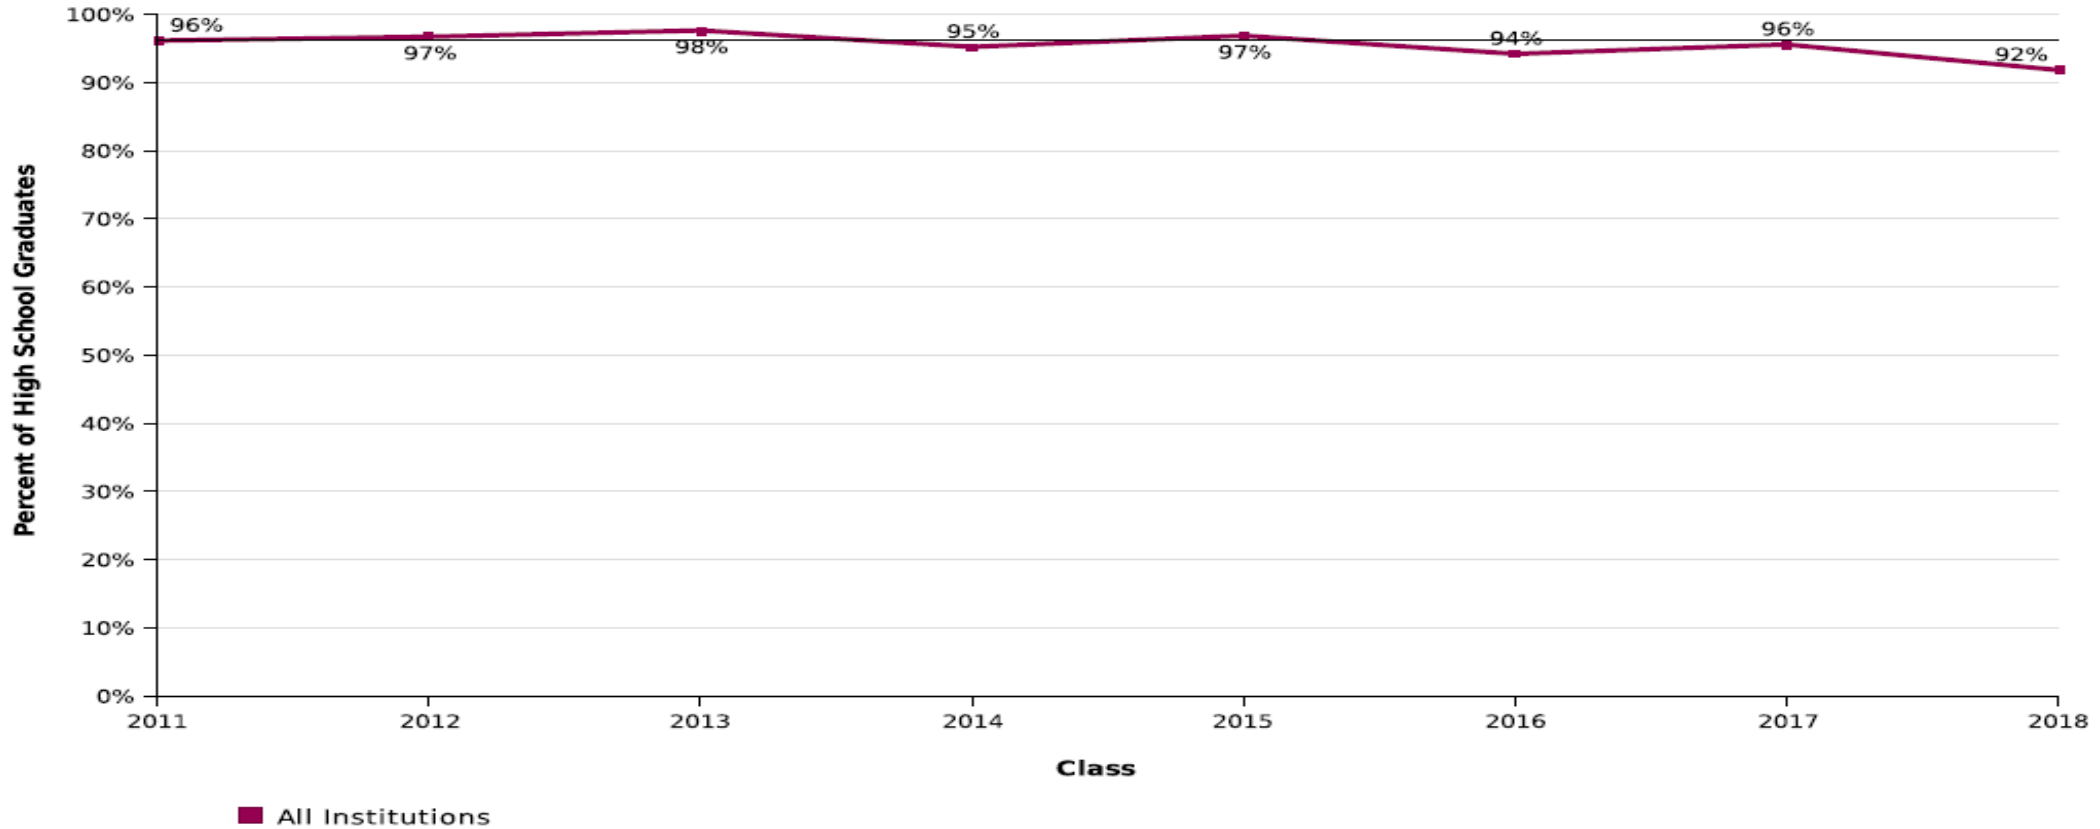

THE HADDONFIELD GRADUATE

College Graduation Data for the
classes of 2014, 2013, 2012, & 2011

COLLEGE ENROLLMENT DATA

Percent of Students Enrolled in College the Fall Immediately After High School

Effective Date = April 11, 2019

Percent of Students Enrolled in College at Any Time During the First Two Years After High School

Effective Date = April 11, 2019

AVG = 96%

Percent of Students Enrolled in College the Fall Immediately After High School by Institutional Type

Effective Date = April 11, 2019

AVG = 91%

Percent of Students Enrolled in College the Fall Immediately After High School by Institutional Location

Effective Date = April 11, 2019

AVG = 91%

COLLEGE GRADUATION DATA